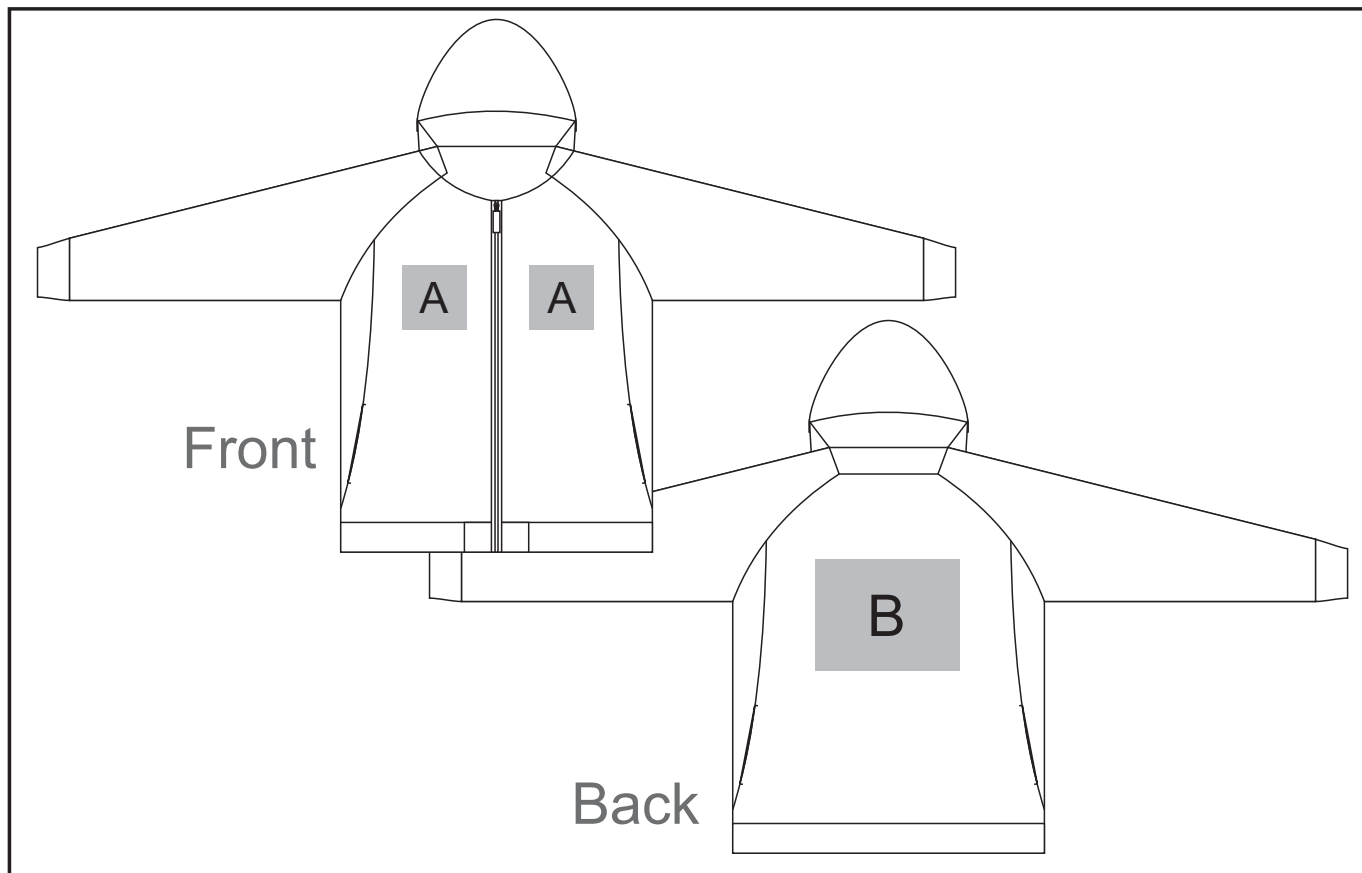

ALT-EPL

Epic Ladies Jacket

Need to know:

- Cannot guarantee a 100% straight branding on any clothing item with check or stripe detail.
- No Screen Print on this garment, the dye from the garment fabric changes the colour of the ink.

Branding Options:

Position A

1. Embroidery (EMB) - 9 colours
Size: 100mm diameter
2. Digital Transfer Clothing (DTC) - Full colour
Size: 100mm wide x 100mm high

Position B

1. Embroidery (EMB) - 9 colours
Size: 200mm wide x 200mm high
2. Digital Transfer Clothing (DTC) - Full colour
Size: 210mm wide x 148mm high